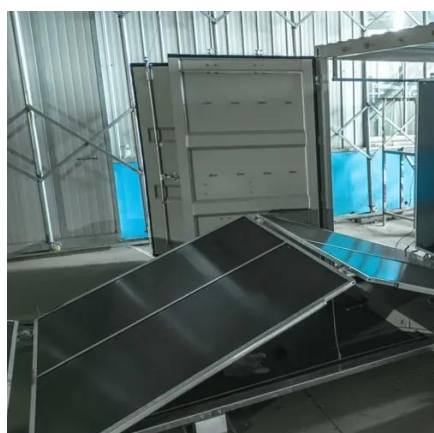

100kWh Smart PV Ess Cabinet

Integrated PV and storage system with super wide PV input voltage; Small footprint and IP54 protecting grade for outdoor installation. Safe & Reliable High-performance battery cell, meet IEC/UL/GB ...