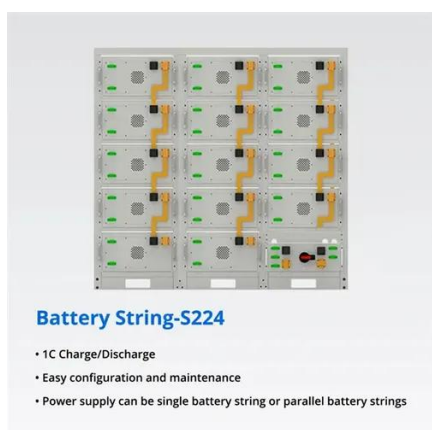

BESS CABINET

A BESS cabinet is an industrial enclosure that integrates battery energy storage and safety systems, and in many cases includes power conversion and control systems.

LFP Battery Pack , Solar Storage Solution

The 120 kW automatic switching cabinet integrates STS-based control, protection, and monitoring functions to enable safe and automatic grid-connected and off-grid operation works with energy ...

[Renepoly 100kW 120kWh Integrated Liquid Cooled Energy Storage ...](#)

Custom-designed energy storage solutions for commercial and industrial businesses: Our systems are optimized for peak shaving, demand charge reduction, energy arbitrage, and backup power, ...

EGS120 BESS Cabinet datasheet