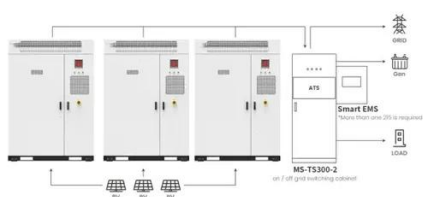

Inverter

500W Pure Sine Wave Inverter - 12V DC to 110V/120V AC Car Power Converter with 2 AC Outlets, USB Port, Type-C Port, LCD Display Power Inverter for Car, Truck, Home, Vehicles, Laptop