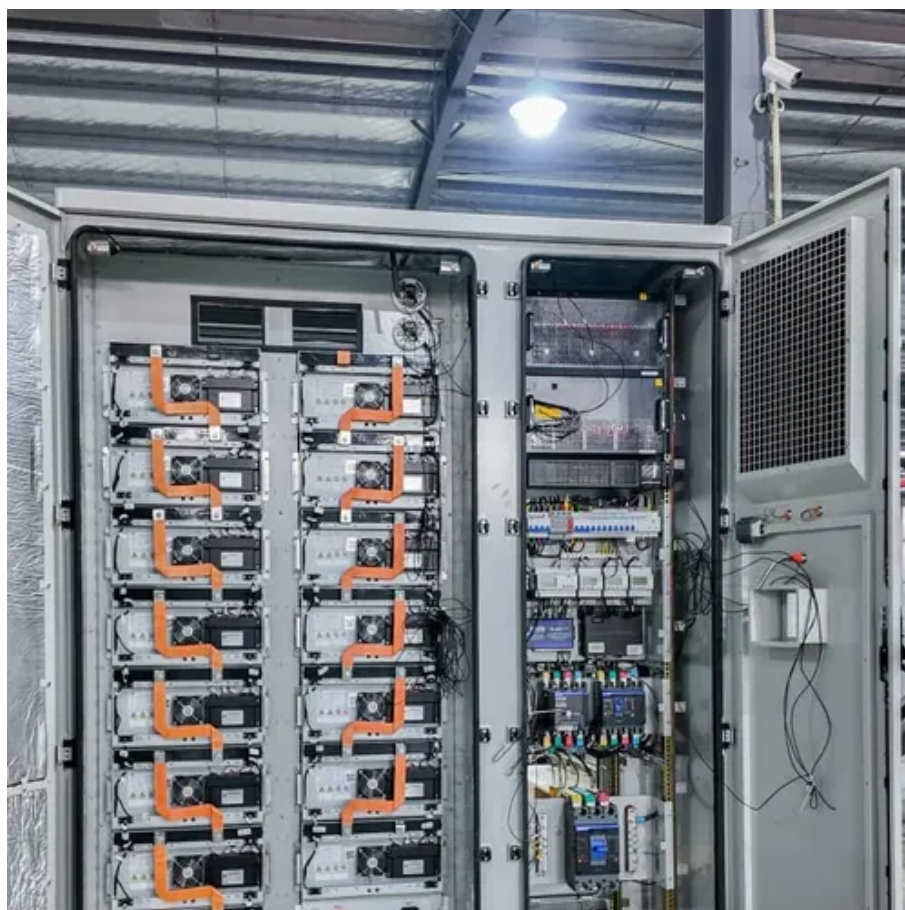

# 12v industrial frequency inverter to 220v

## 12v industrial frequency inverter to 220v

### [300W Pure Sine Wave Inverter, DC 12 Volt to 220 Volt AC](#)

Power inverter DC to AC with over voltage full protections. The 12 volt to 220 volt inverter is ideal for use on computers, laptops, cellphones, car, RV, vehicles, etc.

### [12V-220V/230V Battery Inverter , 3000 Watt Pure Sine Wave](#)

The Leaptrend Sirius series 3000W 12V Pure Sine Wave Inverter is perfect for most off-grid systems, whether for a van, RVs, trucks, boats, yachts, coffee van inverter or any remote location needing power.