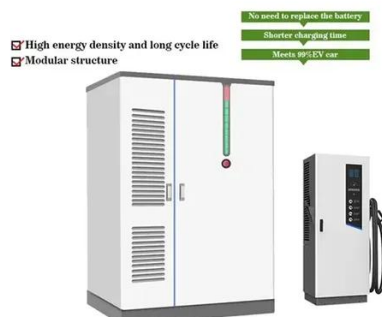

1400W solar container outdoor power

BLUETTI 800W Continuous/1400W Peak Output Power

BLUETTI started from a single idea - a portable, powerful source of electricity. We've built out a whole line up of solar power storage products for adventurers and all kinds of off-grid lives. ...