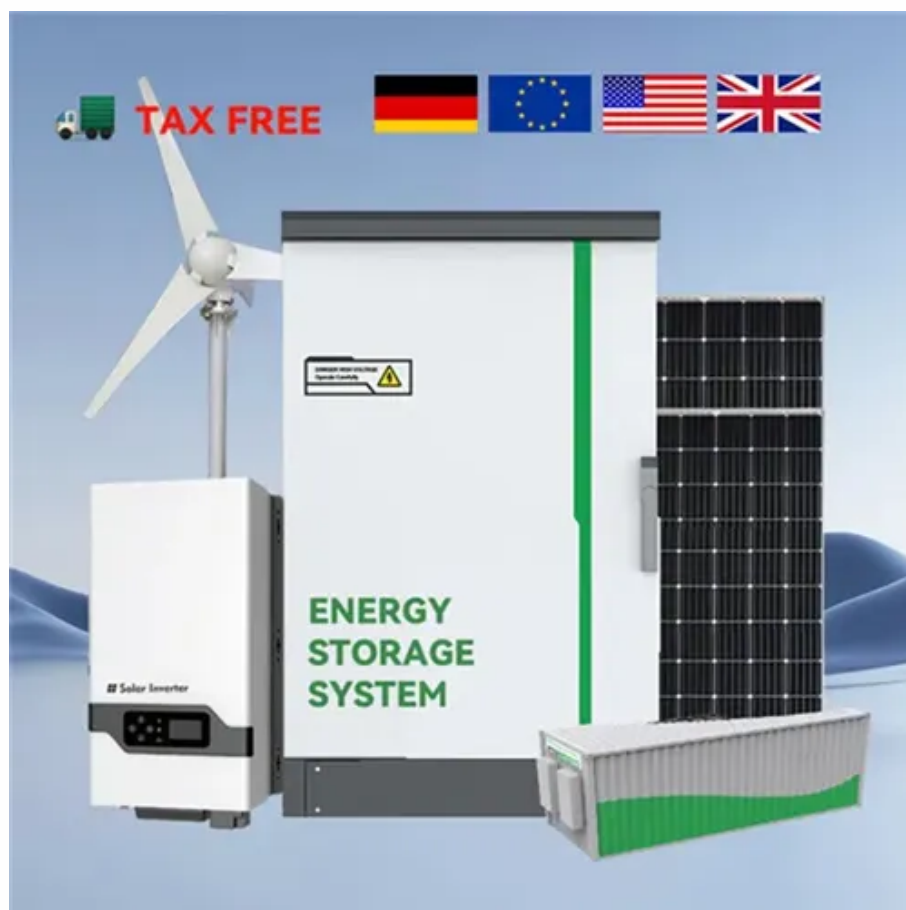

20kW Nordic Telecom Energy Storage Cabinet for Bridges

20kW Nordic Telecom Energy Storage Cabinet for Bridges

Family 20 kw energy storage cabinet

This is outdoor energy storage cabinet, with standard configuration of 30 kW/90 kWh, is composed of battery cabinet and electrical cabinet. It can apply to demand regulation and peak shifting and C& I ...

[20kw/62.4kwh Outdoor Cabinet Energy Storage System-Huijue](#)

Founded in 2002, Huijue Group is a high-tech service provider integrating the integration and application of intelligent network equipment and intelligent energy storage equipment.

BES20S Smart Hybrid Energy Cabinet

Deploy the BES20S Smart Hybrid Energy Cabinet for instant off-grid power. Combines 20kW diesel gen, solar, and 30.7kWh battery in one enclosure.

[Oslo Outdoor Energy Storage Cabinet: The Game-Changer for ...](#)