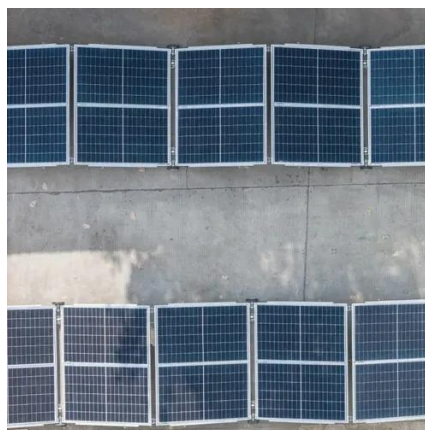

With Foldable Solar Panels

The GRECELL UB200 is a 200-watt monocrystalline solar panel with a high conversion efficiency of up to 23.5%, significantly higher than typical solar panels. It performs exceptionally well in low-light

...