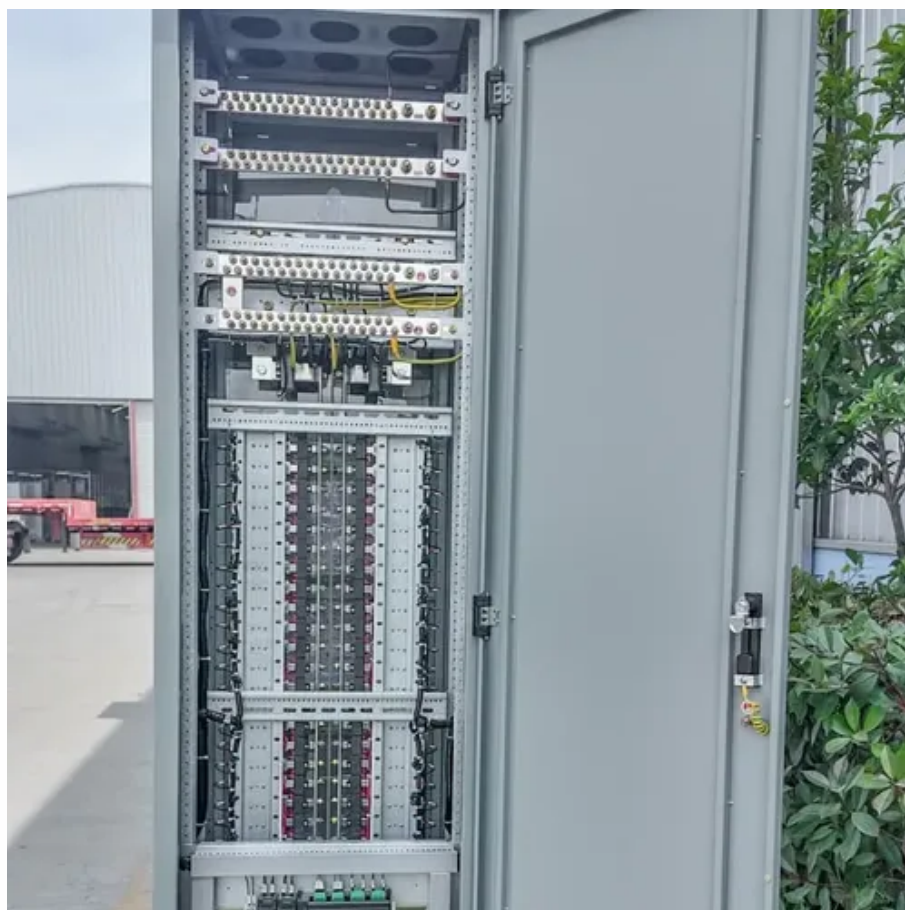

25kW outdoor telecom cabinet for resorts

25kW outdoor telecom cabinet for resorts

[Premium Quality outdoor telecom cabinet 25kw for Reliable Electrical](#)

About outdoor telecom cabinet 25kw In the realm of electrical equipment and supplies, outdoor telecom cabinet 25kw play a crucial role in protecting sensitive electronics and instruments. These enclosures ...

The Base Station Energy Cabinet is a fully enclosed, weather-resistant telecom energy cabinet designed to provide reliable power distribution and battery backup for outdoor communication networks.

[Outdoor Telecom Cabinets for Reliable Field Deployment](#)