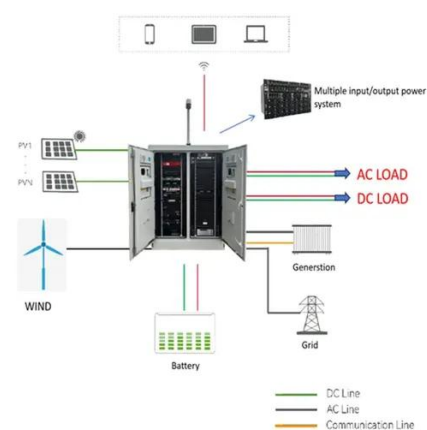

300-Watt Equivalent 3000-Lumens Solar Powered ...

Integrated Li-Ion battery provides up to 12-hours of ...

Amazon : 300 Watt Solar Light

Portable LED Work Solar Light - Kifflux 300W Rechargeable LED Solar Work Light, Magnetic Worklight with IP66 Waterproof, Portable Solar Power Outdoor Working Light for Emergency Camping (2 Pack)

300-Watt Equivalent 3000-Lumens Solar Powered Outdoor Integrated ...

Integrated Li-Ion battery provides up to 12-hours of runtime in dusk-to-dawn mode. Motion mode allows for instant full brightness when motion is detected. It comes with an efficient solar panel that can fully ...