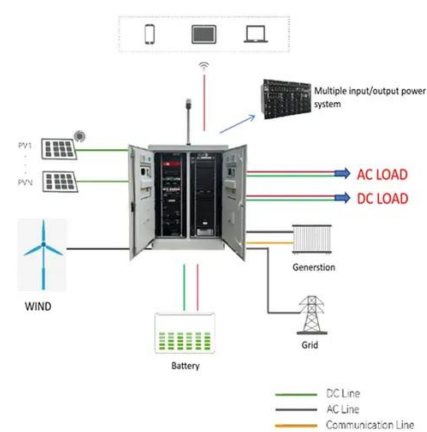

300-Watt Equivalent 3000-Lumens Solar Powered ...

Integrated Li-Ion battery provides up to 12-hours of ...

Amazon : 300 Watt Solar Light

Portable LED Work Solar Light - Kifflux 300W Rechargeable LED Solar Work Light, Magnetic Worklight with IP66 Waterproof, Portable Solar Power Outdoor Working Light for Emergency Camping (2 Pack)

300-Watt Equivalent 3000-Lumens Solar Powered Outdoor Integrated ...

Integrated Li-Ion battery provides up to 12-hours of runtime in dusk-to-dawn mode. Motion mode allows for instant full brightness when motion is detected. It comes with an efficient solar panel that can fully ...