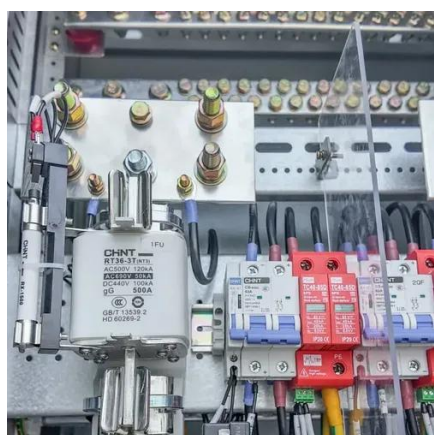

[500kW 1MWh Microgrid Industrial Battery](#)