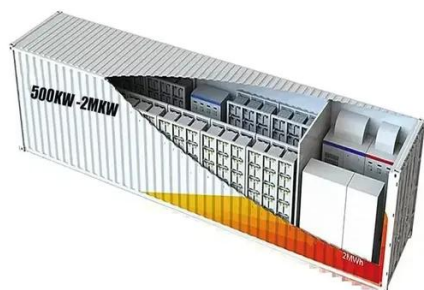

[Powering Sierra Leone with Reliable Solar](#)