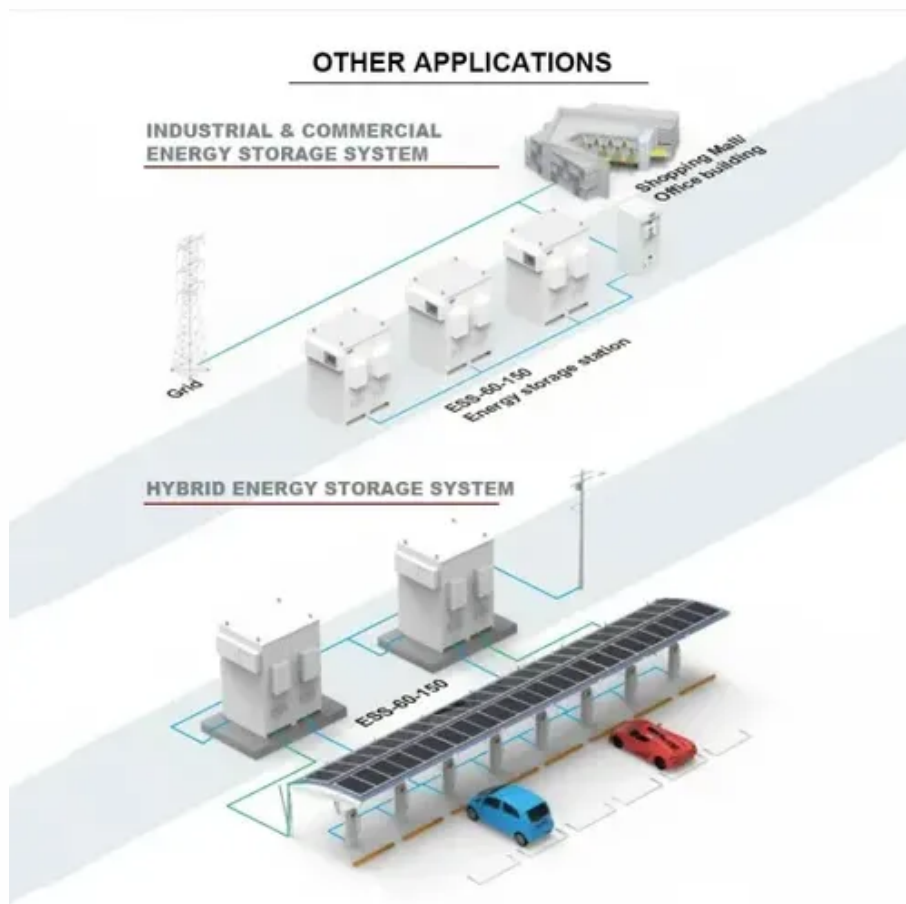

5kW luxpower inverter factory in Tajikistan