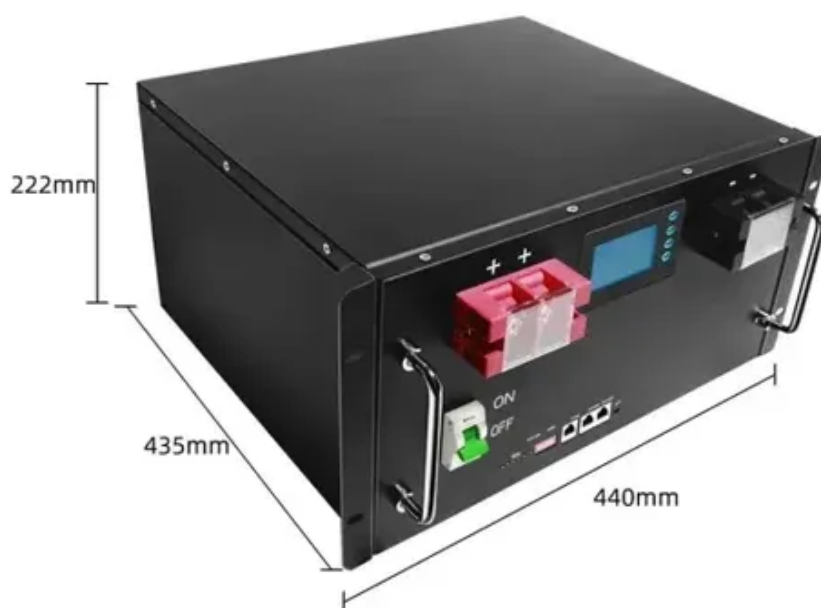

690V Data Center Battery Cabinet for Bridges in New Zealand

690V Data Center Battery Cabinet for Bridges in New Zealand

Battery Cabinets & Enclosures

Exponential Power's Battery Cabinets & Enclosures provide durable, secure solutions for telecommunications and industrial applications. Designed to protect battery systems, these cabinets ...

Lithium-ion Battery Cabinets - Storemasta NZ

A Storemasta lithium-ion battery cabinet can simultaneously charge multiple workplace batteries in a safe and protected environment. Storemasta offers an 8 and 18 outlet model of battery cabinet, which ...

Vertiv EnergyCore Battery System

State of Health (SoH) Vertiv EnergyCore tracks battery health across all levels, enabling smarter maintenance and longer battery life.

Welcome to B& R Enclosures New Zealand