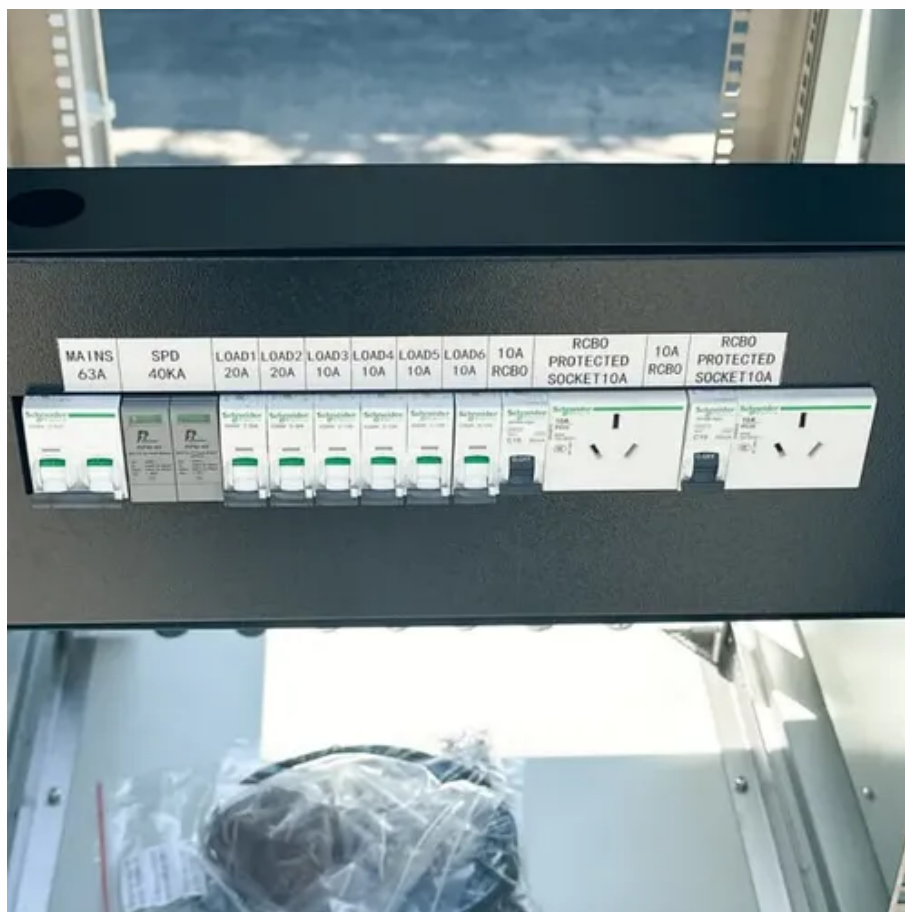

72v 20A inverter 1kW and 500w

72v 20A inverter 1kW and 500w

[LW Series 500W 750W 1000W MINI Solar Power Inverters](#)

LW Series 500W 750W 1000W MINI Solar Power Inverters LW Pure Sine Wave Inverter Charger 500W 750KW 1KW, LCD digital display, 3times peak power, low frequency type with transformer, UPS ...

Introducing our high-performance Portable LED Display Inverter, available in various power options: 1kW, 3kW, 22kW, and 35kW. Designed for versatility, this inverter operates on DC voltages of 12V, ...