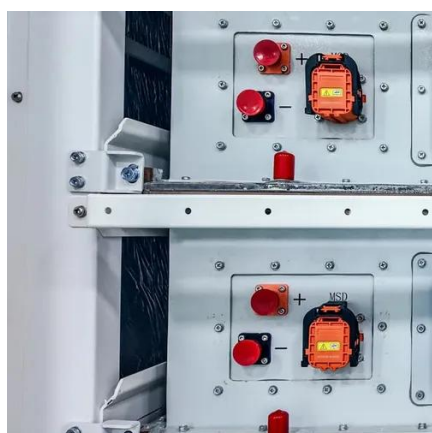

[48U , 48U Server Racks , 48U Server Cabinet , 48U Rack ...](#)

AZE's 48U 800mmWide x1200mmDeep server rack cabinet shall consist of welded and assembled steel frame construction, supporting computer server and data storage equipment by providing additional ...

Battery Cabinet

Introducing the Linkbasic 42U 800mm Deep Battery ...

[Serveredge 27RU 800mm Wide & 800mm](#)

Deep Fully Assembled ...

Serveredge CBN-27RU-88FS fully assembled rack enclosure is a perfect solution for securely storing your high-density server & standard rack mount equipments in data centres and standard ...