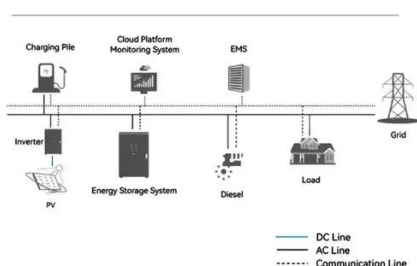

System Topology

Serveredge 27RU 800mm Wide & 800mm ...

Serveredge CBN-27RU-88FS fully assembled rack enclosure is a perfect ...