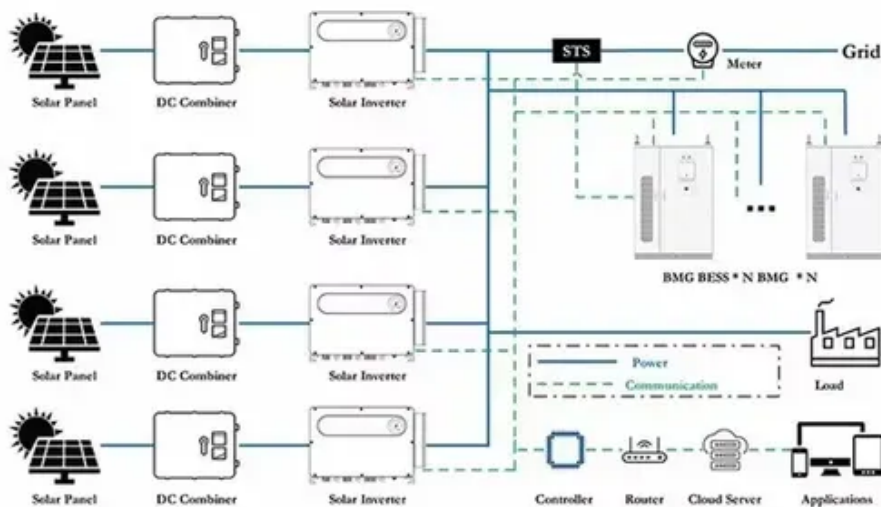

# 80kWh Communication Power Supply Cabinet for Schools

### Telecom Power System

Relying on the deep-rooted and traditional advantages in the field of cabinet production, ZTT has demonstrated extraordinary innovative ability in communication power supply system. We not only ...

## **Base Station Energy Cabinet**

The Base Station Energy Cabinet is a fully enclosed, weather-resistant telecom energy cabinet designed to provide reliable power distribution and battery backup for outdoor communication networks.