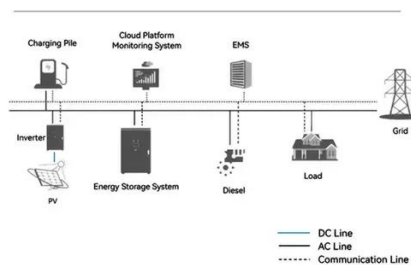

System Topology