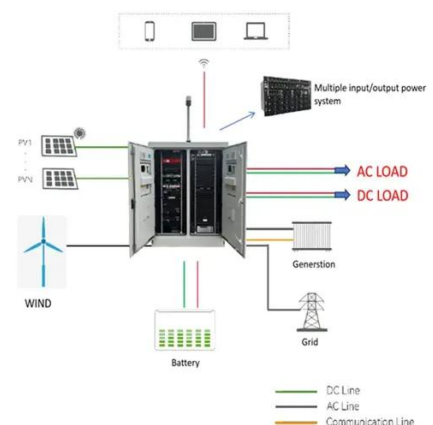

[Andorra City Energy Storage Power Station: Revolutionizing ...](#)

The Andorra City Energy Storage Power Station exemplifies how cutting-edge technology can solve renewable energy's toughest challenges. As grids worldwide adopt similar models, early adopters ...