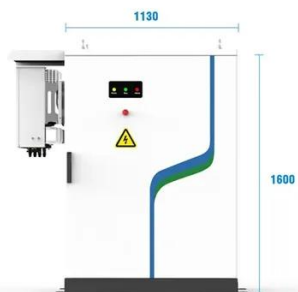

PV / DG Application

APP Intelligent Control

Multi-Unit Parallel Expansion

98.8% Max. Efficiency