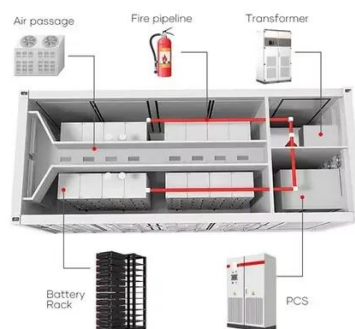

[Communication base station wind and](#)

solar hybrid site cabinet

Solar communication base station control cabinet
The solar wind power system control cabinet is composed by wind turbine module, solar MPPT module, inverter power source, and ...

COMMUNICATION CABINETS

What are the wind power energy storage cabinets for communication base stations Base station energy cabinet: floor-standing, used in communication base stations, smart cities, smart transportation, ...

POWERED COMMUNICATION

The communication base station installs solar panels outdoors, and adds MPPT solar controllers and other equipment in the computer room. The power generated by solar energy is used by ...
Tags ...