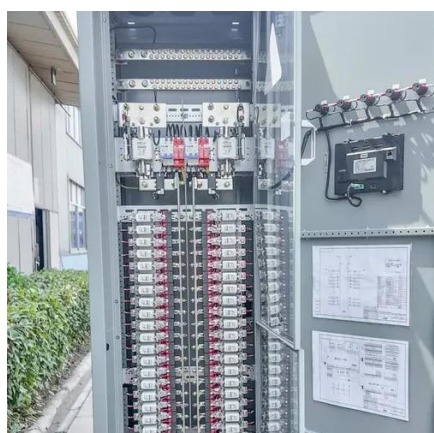

[Cabinet hybrid energy storage system](#)