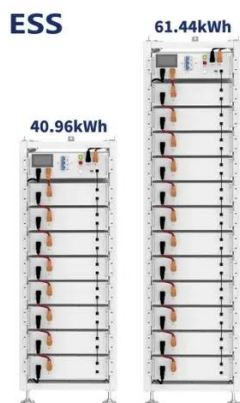

COMMUNICATION POWER SYSTEMS

An Outdoor Photovoltaic Energy Cabinet is a fully integrated, weatherproof power solution combining solar generation, lithium battery storage, inverter, and EMS in a single cabinet.

Test certification
CE FC