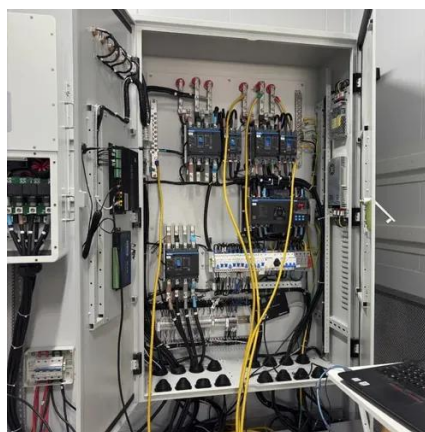

[Communication base station wind and](#)

solar hybrid site cabinet

Solar communication base station control cabinet
The solar wind power system control cabinet is composed by wind turbine module, solar MPPT module, inverter power source, and ...

COMMUNICATION CABINETS

What are the wind power energy storage cabinets for communication base stations Base station energy cabinet: floor-standing, used in communication base stations, smart cities, smart transportation, ...

POWERED COMMUNICATION

The communication base station installs solar panels outdoors, and adds MPPT solar controllers and other equipment in the computer room. The power generated by solar energy is used by ...
Tags ...