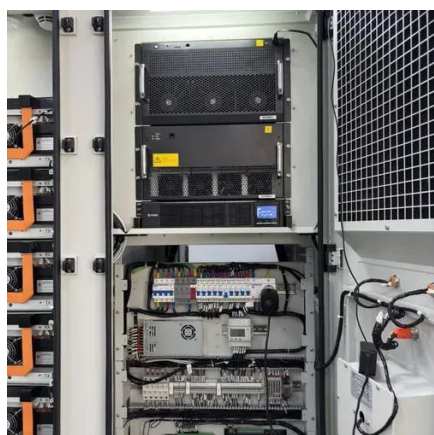

Preparedness: Stay Charged ...

When you're faced with an emergency, having a dependable power station can be crucial for maintaining your essential devices. You'll find that the 10 best power stations offer impressive ...