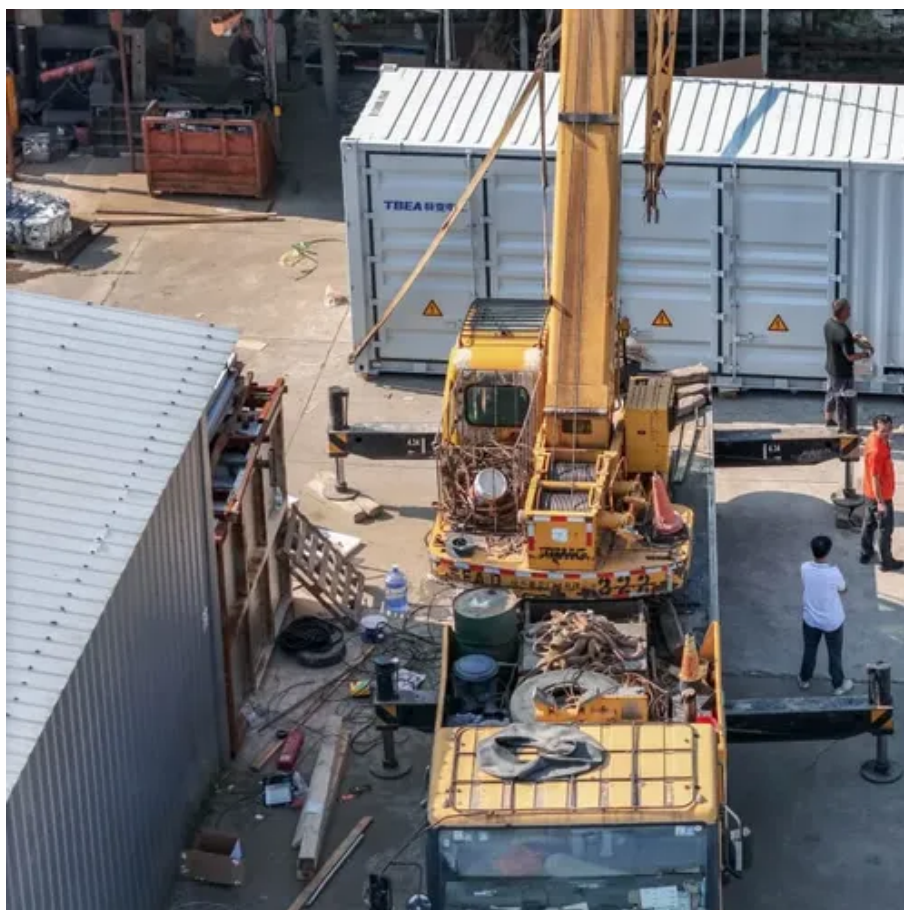

Base station uses a 500kW Japanese communication cabinet

Base station uses a 500kW Japanese communication cabinet

[Communication Base Station Battery Cabinets , Huijue Group E-Site](#)

Researchers at MIT recently unveiled a base station power system inspired by electric eels' bioelectrogenesis, achieving 94% efficiency through ionic charge stacking. While still experimental, ...

[Complete Guide to 5G Base Station Construction , Key Steps, ...](#)

Explore how 5G base stations are built--from site planning and cabinet installation to power systems and cooling solutions. Learn the essential components, technologies, and challenges ...

[Communication container station energy storage systems](#)

Highjoule HJ-SG-R01 Communication Container Station is used for outdoor large-scale base station sites. Easy to Transport The cabinet is made of lightweight aluminum alloy, allowing for manual ...