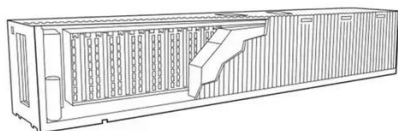

[The Lome Electrochemical Energy Storage](#)