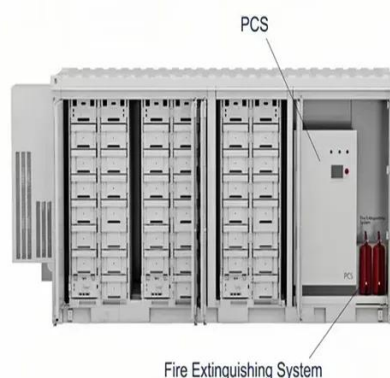

Battery Cabinet

A maximum of three battery groups in up to six battery cabinets can be deployed inside the smart module. If many batteries are configured, they can be deployed outside the smart module. If the ...