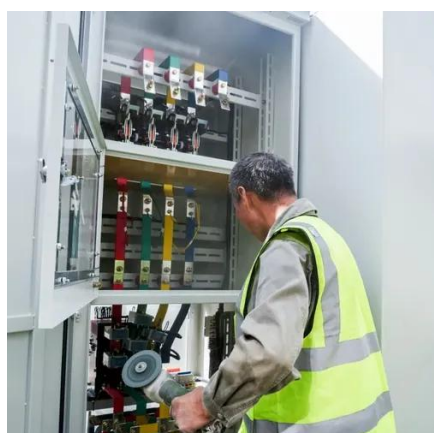

Lebanese Energy Storage Cabinet