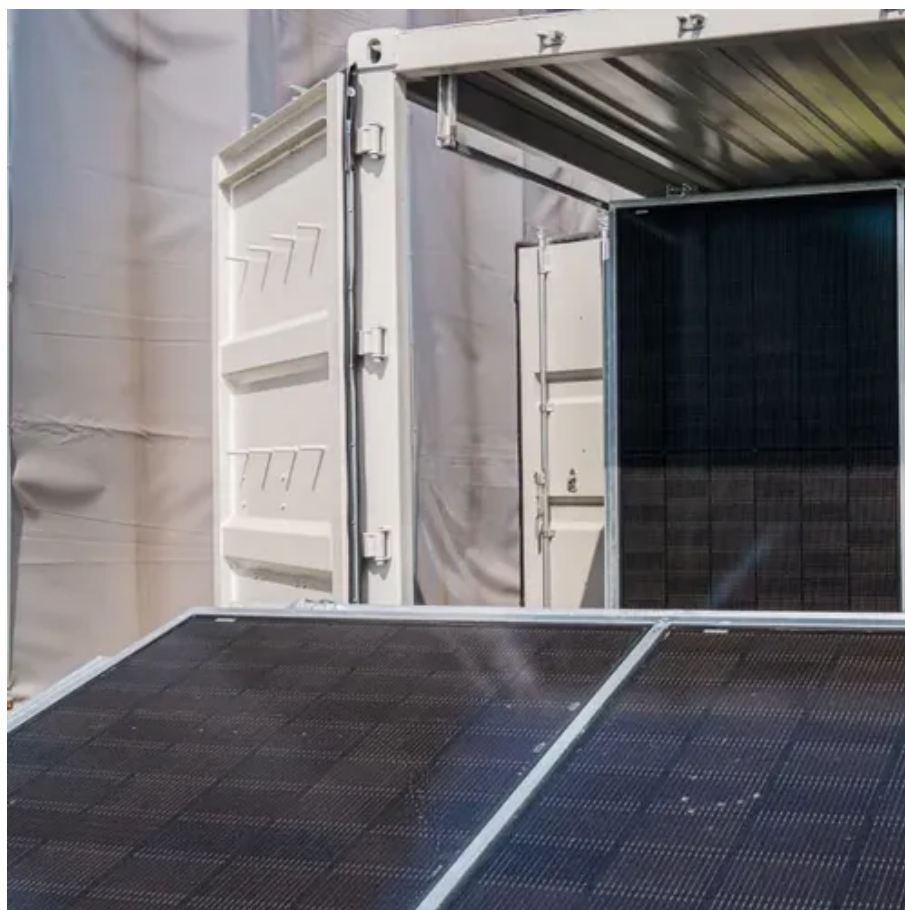

Bern outdoor telecom enclosure 10kW

Bern outdoor telecom enclosure 10kW

NEMA 4X Outdoor Telecom Enclosure Manufacturer

Leading global manufacturer of indoor and outdoor NEMA 3R to 4X enclosures for Telecommunication, Aerospace, Green Energy, Oil Gas and Utilities markets.

Outdoor Telecom Cabinets & Enclosures , NEMA-Rated

Our top-hinging, medium-security MDU enclosure provides protected access for multi-dwelling fiber or telecom equipment and features a durable powder-coated design, secure hinged door, ample cable ...

Hybrid Outdoor Enclosure Telecom , Integrated Power & Cooling ...

This Hybrid Outdoor Telecom Enclosure is a fully integrated, weatherproof cabinet designed to house telecom power systems, batteries, and network equipment in outdoor environments.