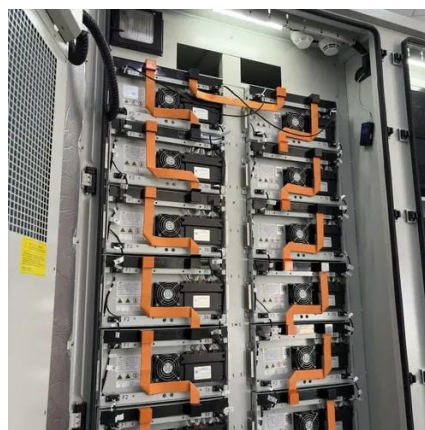

BLOEMFONTEIN 2025 HOW ENERGY STORAGE PROJECTS ARE

Energy Storage Cabinet is a vital part of modern energy management system, especially when storing and dispatching energy between renewable energy (such as solar energy and wind energy) and ...