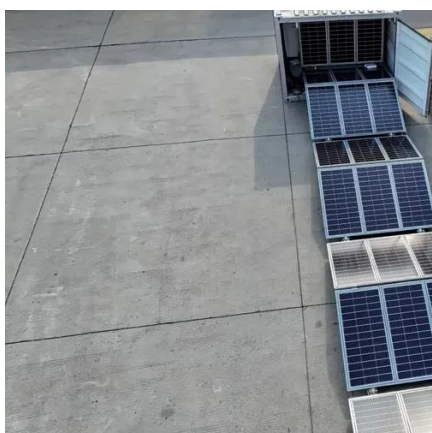

Bridgetown off-grid bess cabinet 20mwh

Bridgetown off-grid bess cabinet 20mwh

BESS Cabinet

A BESS cabinet (Battery Energy Storage System cabinet) is no longer just a "battery box." In modern commercial and industrial (C& I) projects, it is a full energy asset --designed to reduce electricity ...

Introducing Grid Q: A 20MWh Energy Storage System

We are thrilled to introduce latest innovation: a game-changing 2090 kWh Mobile Power Station, designed to deliver clean, stable, and efficient energy wherever it's needed. ?? Gone are the days of