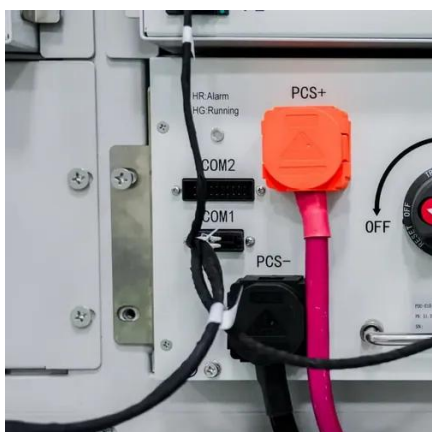

[All-in-One Energy Storage Cabinet & BESS Cabinets , Modular, ...](#)

Featuring lithium-ion batteries, integrated thermal management, and smart BMS technology, these cabinets are perfect for grid-tied, off-grid, and microgrid applications. Explore reliable, and IEC ...