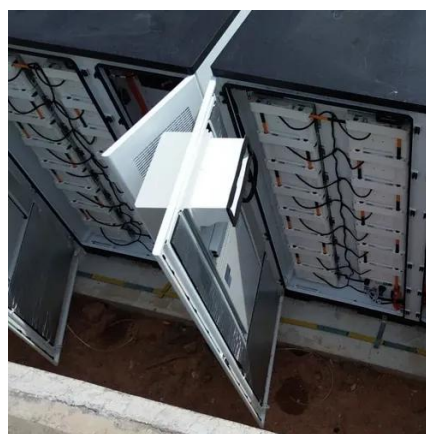

Base Station Energy Cabinet

The Base Station Energy Cabinet is a fully enclosed, weather-resistant telecom energy cabinet designed to provide reliable power distribution and battery backup for outdoor communication networks.

OEM Waterproof Outdoor UPS Battery Cabinet for ...

> Intelligent and basic PDUs for efficient power management and energy ...