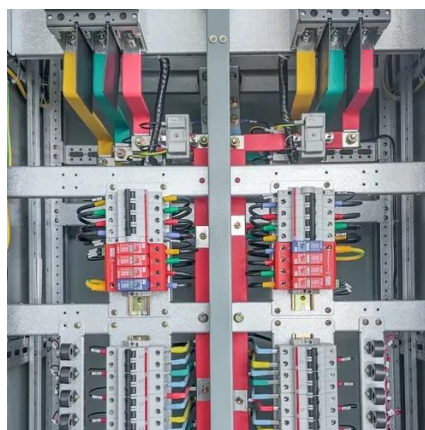

New energy battery cabinet detection communication power supply

To protect your smart home from power outages, install a battery backup system in the communication cabinet. Select a UPS (Uninterruptible Power Supply) that can support the