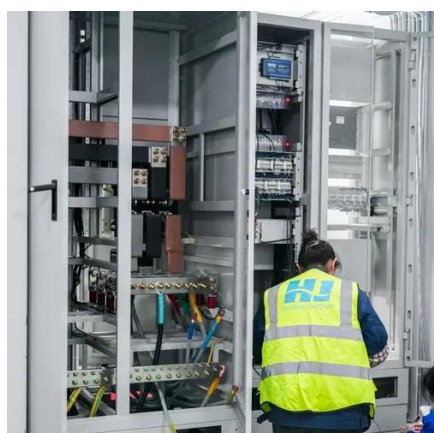

Base Station Cabinets

Shop high-quality base station cabinets for reliable communication. Durable, waterproof, and customized for your needs. Perfect for outdoor use. Buy now!