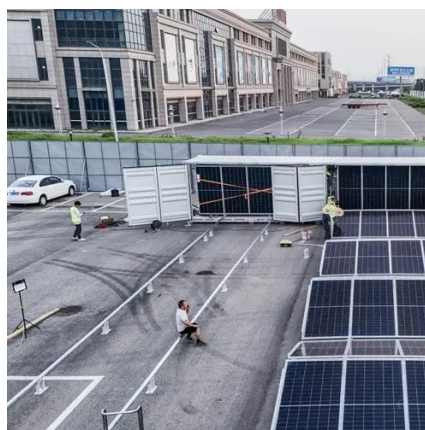

Base Station Cabinets

Shop high-quality base station cabinets for reliable communication. Durable, waterproof, and customized for your needs. Perfect for outdoor use. Buy now!