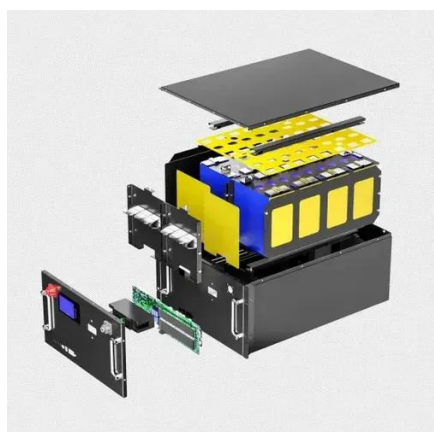

[installation bracket diagram](#)

In this comprehensive guide, we will walk you through everything you need to know about color steel tile roof solar mounting systems - from their advantages and optimal placement