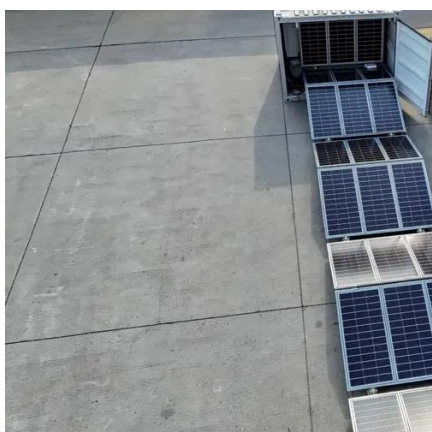

[How to install color steel tile solar energy .NenPower](#)

Color steel tiles, known for their durability and aesthetic appeal, provide an excellent substrate for solar panels. However, the intricate task of installation requires precision and a holistic ...