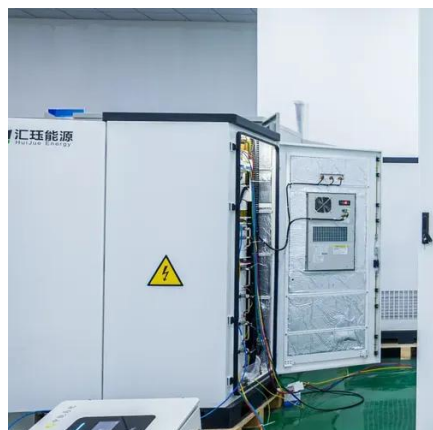

# Communication high voltage distribution cabinet container base station

20 ft container

40 ft container

## Communication high voltage distribution cabinet container base station

### [Hybrid Energy System for Intelligent Outdoor Base Stations](#)

HJ-SG-R01 series communication container station is a modular large-scale outdoor base station specially designed to meet the needs of large-capacity and high-efficiency communication.