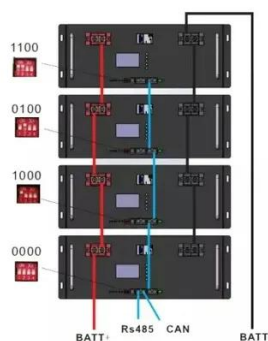

[Hybrid Energy System for Intelligent Outdoor Base Stations](#)

HJ-SG-R01 series communication container station is a modular large-scale outdoor base station specially designed to meet the needs of large-capacity and high-efficiency communication.