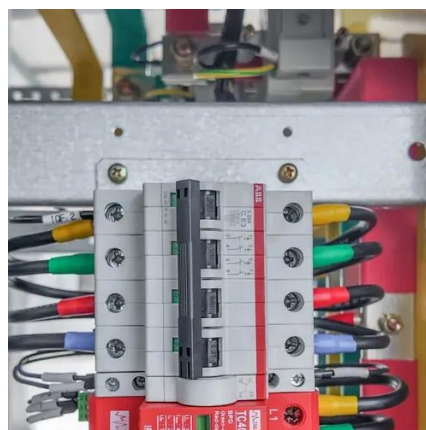

The 25kW Hybrid Inverter is a high-capacity, all-in-one energy solution designed for homes, businesses, and industrial applications. Combining solar power, grid electricity, and battery storage, it ensures ...

[RKM Energies 25kW Three Phase On-Grid Solar Inverter](#)

A high-efficiency 25kW three-phase on-grid inverter designed for reliable performance in residential, commercial, and industrial setups. With smart monitoring, rugged durability, and seamless grid ...

[25kW solar kit Mission Solar 430 All-Black XL, Sol-Ark hybrid inverter](#)

The hybrid inverter can operate on-grid or off-grid during power outages and includes rooftop rapid shutdown modules for the latest safety Code compliance. Choose the DIY base kit, or add your ...