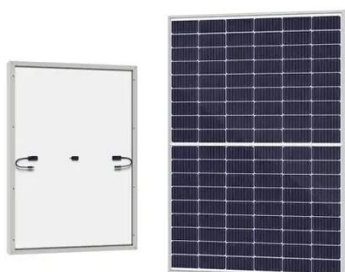

Call of Duty 4 Modern Warfare CD