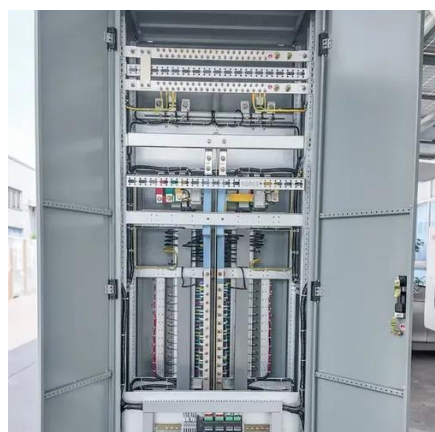

[Where can I find a cd/dvd rom driver for a hp compaq presario f700](#)

cable or slight corrosion on the contacts (usually for a laptop) and other issues. Your CD drive or DVD drive is missing or is not recognized by Windows or other programs