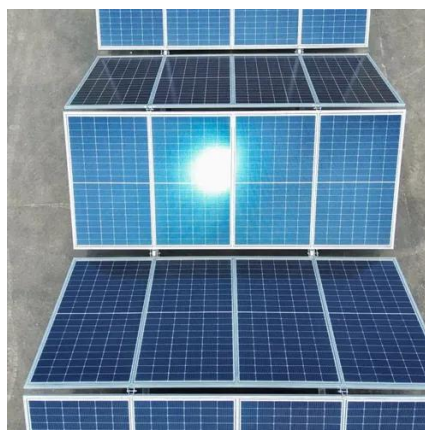

CD/DVD Drive cannot read any burnt media?

cable or slight corrosion on the contacts (usually for a laptop) and other issues. Your CD drive or DVD drive is missing or is not recognized by Windows or other programs