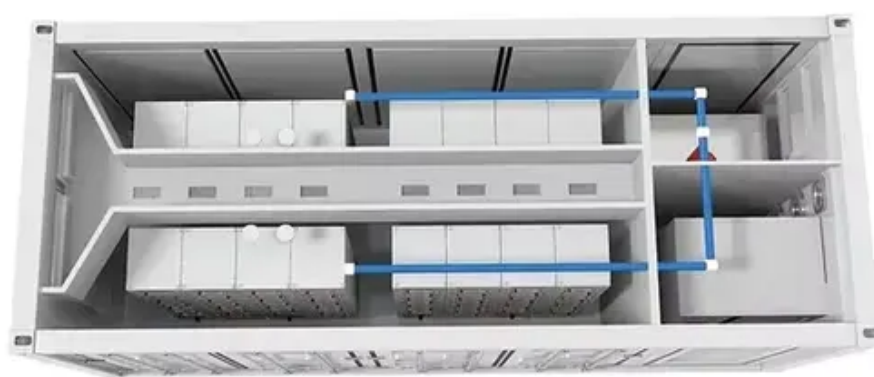

Corrosion-resistant modular battery cabinets for data centers

Overview

Designed to exceed IFC24 fire-containment standards, it enables secure storage of bulk, damaged, or prototype batteries without the need for a separate fire-rated room. Lightweight, mobile, and field-repairable, the cabinet combines long-term durability with sustainable. From concept and design to fabrication and assembly, Bull Metal Products manufactures custom battery enclosures, lithium battery boxes, and battery cabinets with the highest quality and safety standards. Our capabilities include: laser cutting, CNC forming, precision welding, powder coating, screen. The Americase Lithium-Ion Battery Storage Cabinet provides safe, scalable, and compliant storage for lithium-ion batteries in data center environments. In addition to our premium, reliable stationary batteries, we carry a full line of. A battery mounting system is not just a simple shelf; it is a fundamental piece of engineering that ensures the safety, performance, and longevity of the entire investment. Ignoring the importance of a proper rack is like building a skyscraper on weak foundations.

Lithium-Ion Battery Storage Cabinet

Designed to exceed IFC24 fire-containment standards, it enables secure storage of bulk, damaged, or prototype batteries without the need for a separate fire-rated room. Lightweight, mobile, and field ...