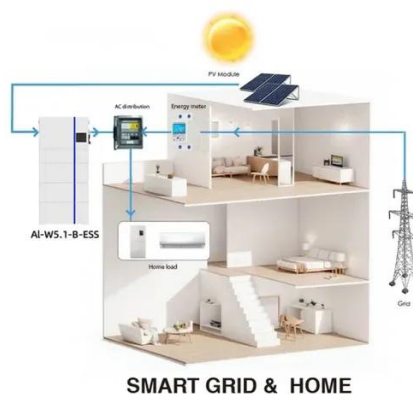

Battery Cabinet

It can deliver up to 222.2 kWb (Li7) or 263 kWb (Li5) in 600 mm wide cabinet. It is designed to operate at higher temperatures of up to 30 C and optimized for either 5- or 7-minute runtime. Built with lithium ...