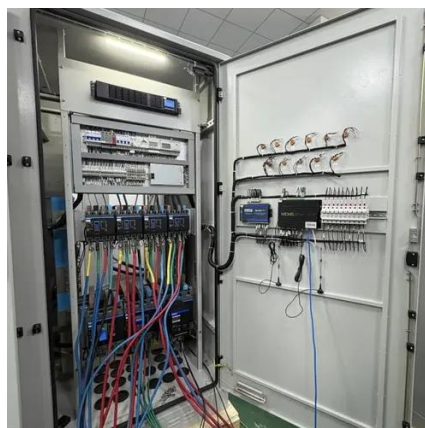

[Best 12V to 220V Power Inverters for Cars, Homes, and Camping](#)

This article reviews five top 12V to 220V power inverters featuring various power capacities, safety protections, and smart features suitable for different needs.

[Best Power Inverters 12V to 220V for Cars, RVs and Homes](#)

Finding a reliable power inverter that converts 12V DC from your vehicle or off-grid setup into 110V-220V AC can keep your devices charged and ready. This guide highlights five top options ...

[Best 12 Volt to 220 Volt Pure Sine Wave Inverters for Home and Travel](#)

Evaluating these factors along with your budget will help you select the most efficient and reliable inverter for converting 12V DC power into stable 220V AC electricity for your specific needs.

12V 220V Inverters