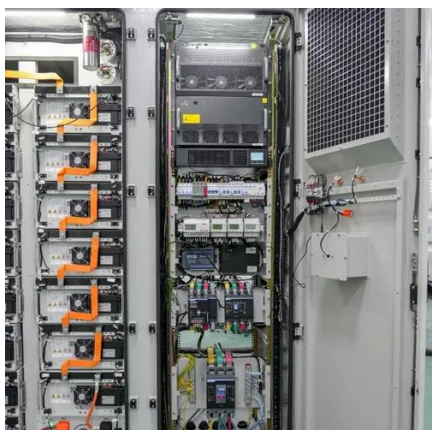

Dili s new outdoor communication power supply BESS

Dili s new outdoor communication power supply BESS

3000w outdoor communication power supply BESS

The BESS-SPF-6000WH-3000W Optical storage mobile energy storage power supply are off-grid energy storage power system suitable for two application scenarios: home off-grid photovoltaic

Dili s new outdoor communication power supply BESS

Nov 12, 2025 · BESS the new Italian outdoor power supply The outdoor small integrated DC power HJ048 can be very suitable for low-power network access layer devices to supply power.

[Dili solar container communication station](#)

Energy Management ...

Dili solar container communication station Energy Management System Post-installation This large-capacity, modular outdoor base station seamlessly integrates photovoltaic, wind power, and energy ...