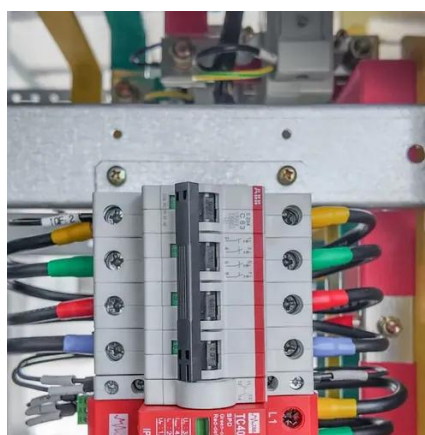

[Top Distributed Energy Storage Cabinet Manufacturers Shaping the ...](#)

As businesses worldwide scramble to cut energy costs and meet sustainability goals, manufacturers like Mingwo, Sineng Electric, and Lishen Energy are delivering cabinet-sized miracles ...