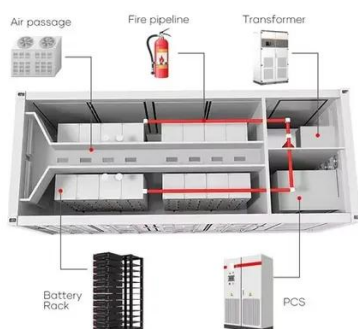

Cabinets and racks - KonkaEnergy

KonkaEnergy Cabinets & Racks Collection - Engineered for secure and efficient energy storage, our battery cabinets and racks provide robust solutions for commercial and industrial applications.