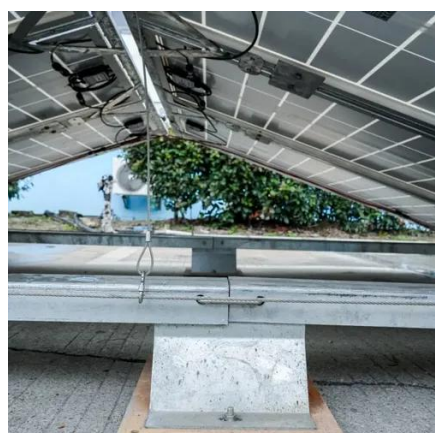

[How to Select the Best ESTEL Battery Backup for Base Stations](#)

ESTEL battery backup systems excel in meeting these challenges, offering an uninterruptible power supply tailored to the needs of telecommunications equipment. By choosing the ...