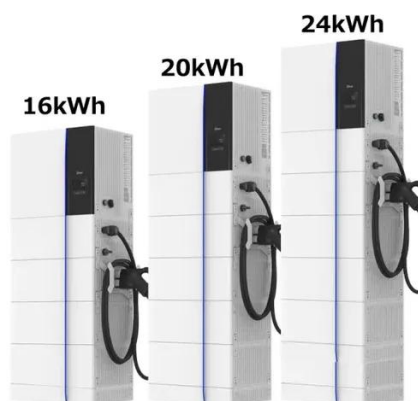

Sri Jayawardenepura Kotte, WP , EV Station

1 Electric Vehicle (EV) Charging Station at Ceypetco EV Charging Station. Stations located at WW34+Q4M, Sri Jayawardenepura Kotte, Sri Lanka.