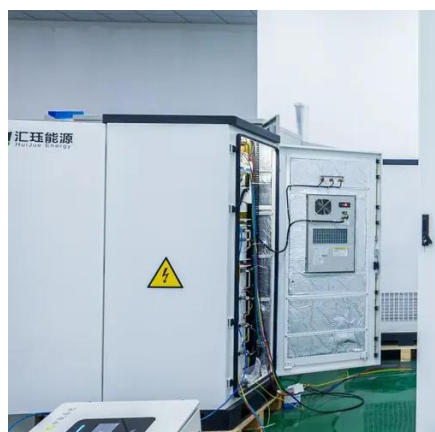

[Energy Storage Equipment, Energy storage solutions, Lithium battery](#)

To cope with the problem of no or difficult grid access for base stations, and in line with the policy trend of energy saving and emission reduction, Huijue Group has launched an innovative ...