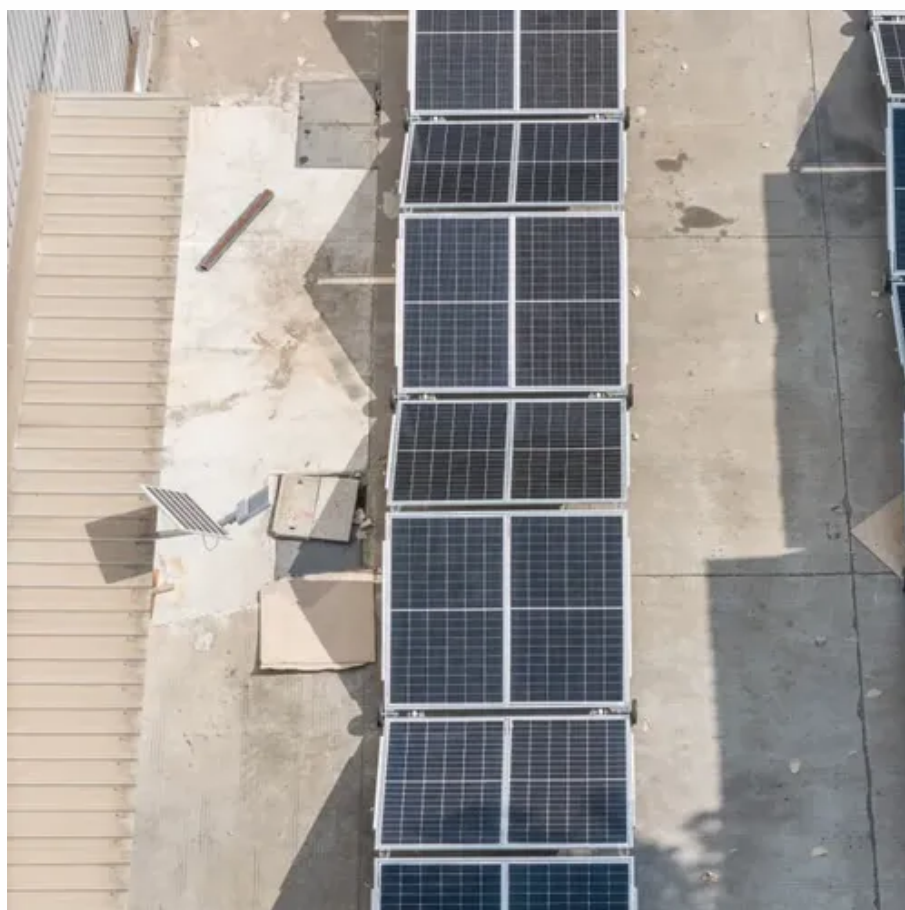

Energy storage cabinet for communication equipment room 1000mm deep