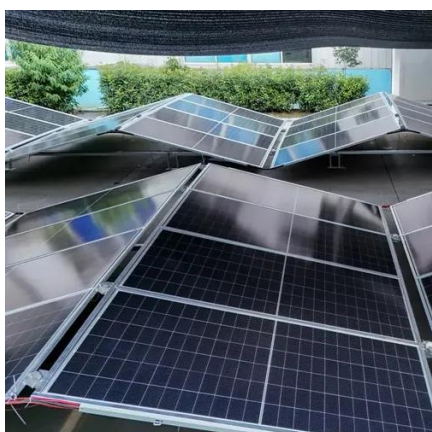

System

The Outdoor Cabinet Energy Storage System is a fully integrated solution that combines safe battery storage, intelligent power management, and weatherproof protection for solar and telecom applications.