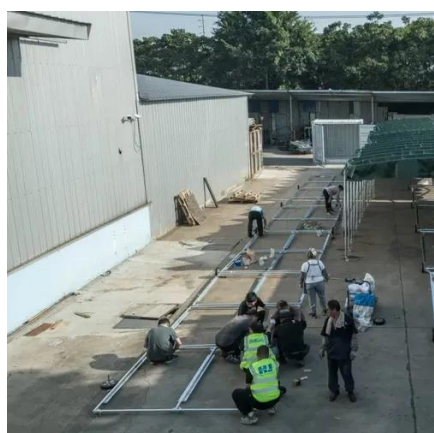

Outdoor Cabinet Energy Storage