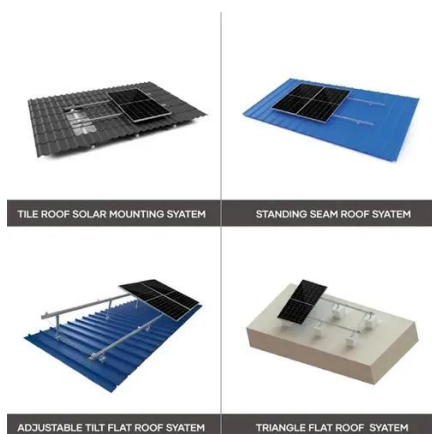

Energy Storage Cabinet_SOFAR

Safety designs such as water and electricity separation, three-level fire protection + explosion venting + exhaust, liquid cooling + dehumidification design, all ensure the safety of the energy storage ...