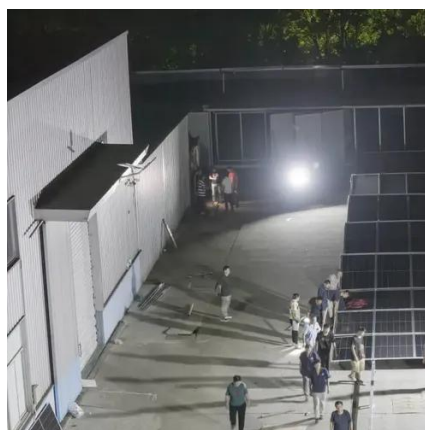

Fixed solar energy storage cabinet type for sports venues

[Outdoor Photovoltaic Energy Cabinet, Base Station Energy Storage](#)

An Outdoor Photovoltaic Energy Cabinet is a fully integrated, weatherproof power solution combining solar generation, lithium battery storage, inverter, and EMS in a single cabinet.

...

Outdoor Cabinet ESS: Essential For Reliable and Scalable Energy ...

What is an Outdoor Cabinet ESS? An outdoor cabinet ESS is essentially a robust, weatherproof cabinet that houses the key components of an energy storage system, including ...

Harnessing Renewable Energy in Sports Facilities: A Game-Changer ...

By combining solar, wind, and storage technologies, these venues achieve energy autonomy. This not only insulates them from grid outages but also reinforces their commitment to ...

30kWh Photovoltaic Energy Storage Container for Sports Venues

Highjoule's Outdoor Photovoltaic Energy Cabinet and Base Station Energy Storage systems deliver reliable, weather-resistant solar power for telecom, remote sites, and microgrids.