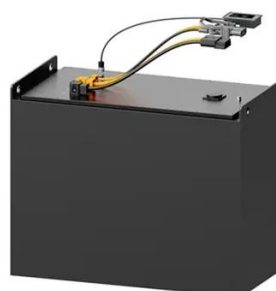

Boss Watt ONE

Patio, Lawn & Garden > Generators & Portable Power > Solar & Wind Power > Solar Panels