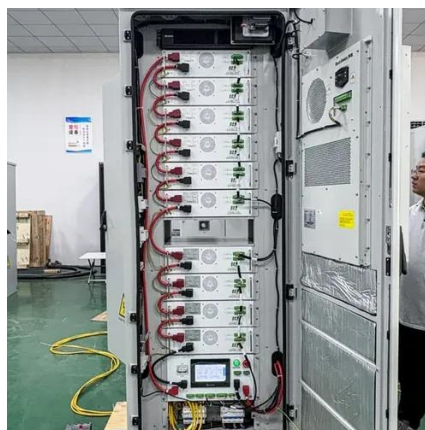

Systems (AC to DC to AC)

A trouble-free power supply is required wherever electrical energy must be available at all times and protection has to be provided against a temporary mains failure or mains disturbance.