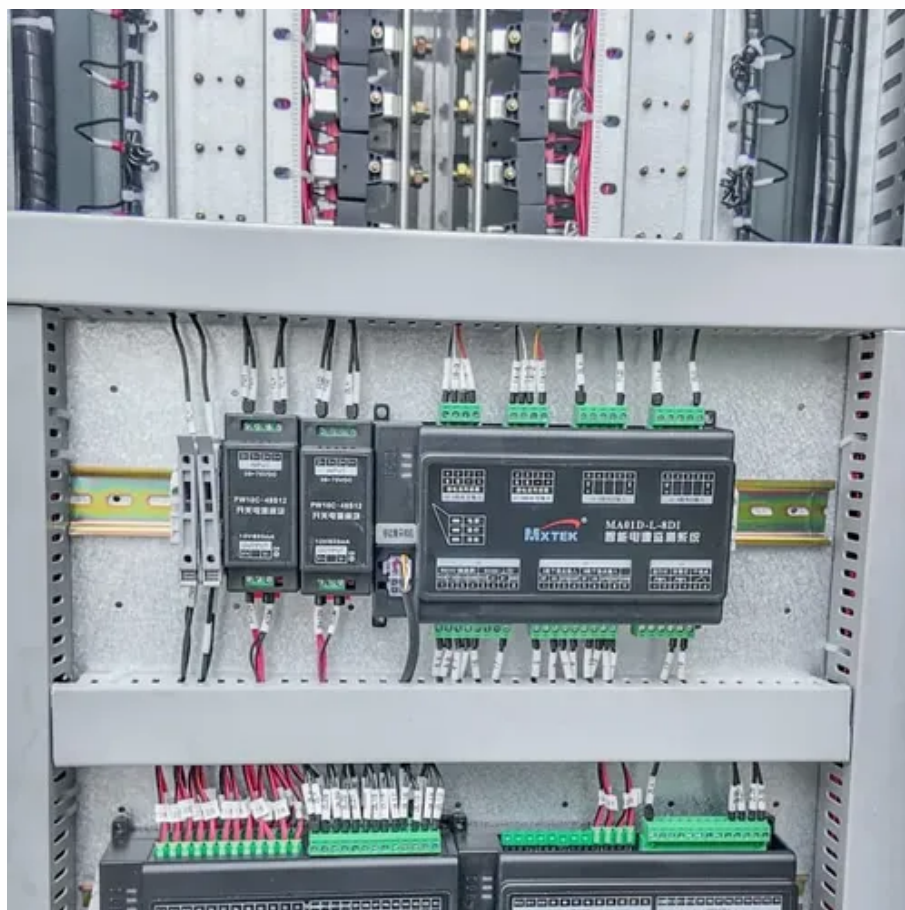

# General uninterruptible power supply box for mining

## Overview

---

A Mine Electrical Substation is a critical component of a mining operation's power system. The power supply devices, DC/DC converters, redundancy modules, and uninterruptible power supplies from Phoenix Contact reliably supply your systems. In addition to our standard portfolio, we also. In high-risk environments like mines, power reliability isn't just about productivity—it's a matter of life and death. This article explores why these specialized solutions are critical. TelephonesHands-free TelephonesRugged TelephonesHUBBCOM™ IP DevicesNetwork Rail Approved TelephonesEnclosuresView All Tools, Dies & AccessoriesInstallation DiesInstallation ToolsInsulated GlovesInsulated Hand ToolsLoad Handling & TensioningView All Underground. For safe and efficient operations in an underground mine, a reliable, intrinsically safe power supply is essential. Unlike other power supplies on the market with only ONE. Becker Mining USA has revolutionized the industry by offering portable mine electrical substations, which provide flexibility, efficiency, and safety in even the most demanding conditions.

## General uninterruptible power supply box for mining

### Intrinsically Safe Universal Power Supply for Hazardous Areas

For safe and efficient operations in an underground mine, a reliable, intrinsically safe power supply is essential. The CUBEx PS12 Intrinsically Safe Universal power supply offers 9 outputs capable of ...