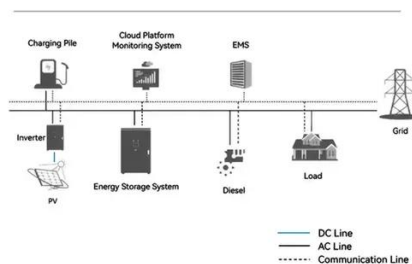

FoxFab Power Solutions , UL & ETL Listed

Enclosures

Our expertise in custom power distribution and electrical connection cabinets, generator connection cabinets, and Automatic Transfer Switches (ATS) solutions ensures reliable, high-quality results ...

System Topology

Portable Generator Docking Stations & Connection Box , Enercon

Get safe, code-compliant generator connections with our docking stations. Restore power quickly during outages, emergencies, or planned maintenance.