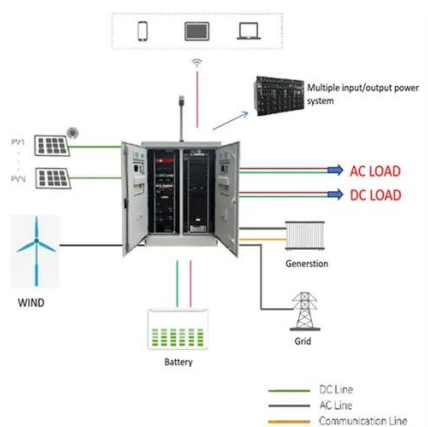

Generator Connection Cabinets - Gus Berthold Electric ...

The Generator Connection Cabinet (also known as a "tap box" or "docking station") provides a quick and convenient station to connect a portable generator to a ...

At PSI Power & Controls, we offer generator tap boxes that can be configured to meet your needs, with features like Cam-Lok connectors, standard

lugs, disconnects, breakers, and three-phase power.

ASG Power , Custom Power and Controls Cabinets

Power Module Control Cabinets ,

Power Temp Systems

The easy-to-install monitoring and control cabinet combines the generator main controller, voltage regulator, battery charger, and more. See standard and custom features.