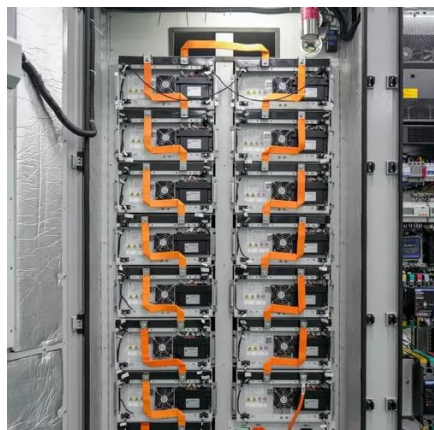

Power Module Control Cabinets ,

Power Temp Systems

The easy-to-install monitoring and control cabinet combines the generator main controller, voltage regulator, battery charger, and more. See standard and custom features.

Generator Connection Cabinets

The Generator Connection Cabinet (also known as a "tap box" or "docking station") provides a quick and convenient station to connect a portable generator to a facility's electrical power distribution system.