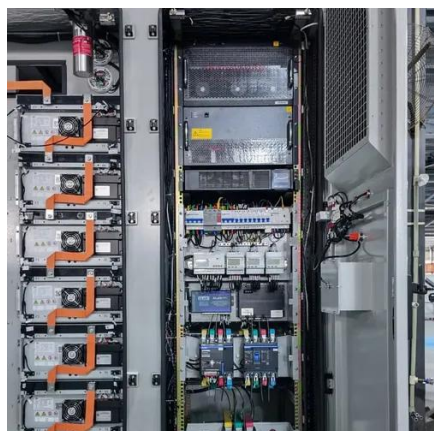

Glass colored steel tile photovoltaic bracket

Glass colored steel tile photovoltaic bracket

[The Ultimate Guide to Color Steel Tile Roof Photovoltaic Bracket](#)

Installing photovoltaic brackets on color steel tile roofs is a straightforward but crucial part of any solar energy system. By following the proper steps, adhering to best practices, and avoiding ...

Photovoltaic color steel tile waterproof bracket

The Corrosion Resistant Colored Steel Tile Roof Photovoltaic Bracket is an advanced, high-performance mounting system designed for solar panel installations on tile roofs.