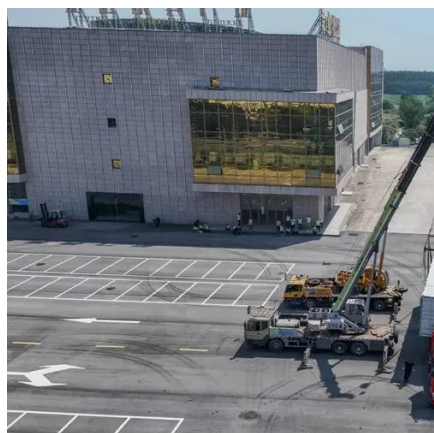

Hanwha q cells locations

Overview

On 23 July 2001, the company produced its first working polycrystalline solar cell on its new production line in Thalheim, Germany. Qcells would grow to become one of the world's largest solar cell manufacturers, employing over 2,000 people and encouraging other companies to open facilities in the surrounding area, which would come to be known as Germany's "".

Hanwha q cells locations

[Hanwha Qcells' new Cartersville factory set for 3.3 GW of solar ...](#)

Hanwha Solutions Qcells Division (Hanwha Qcells), a global leader in complete clean energy solutions, has finalized the construction of a 3.3 gigawatt (GW) module production line at its ...