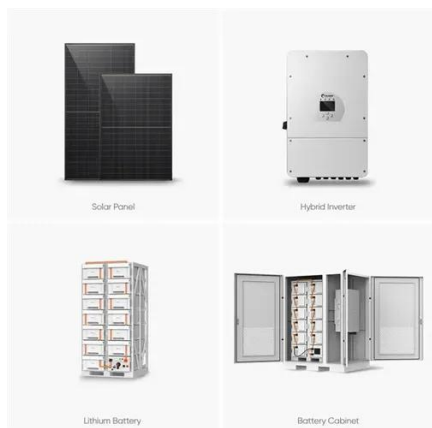

[Soetek's Highly Integrated Telecom Power System Solves Outdoor ...](#)

Soetek's 5G base station power system, with its highly integrated design, injects stable and robust vitality into 5G base stations worldwide, supporting the creation of a truly ubiquitous and ...