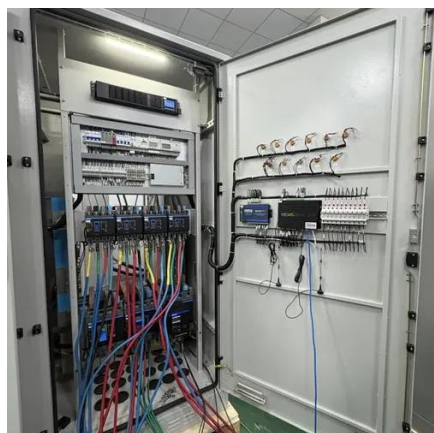

High-power outdoor base station